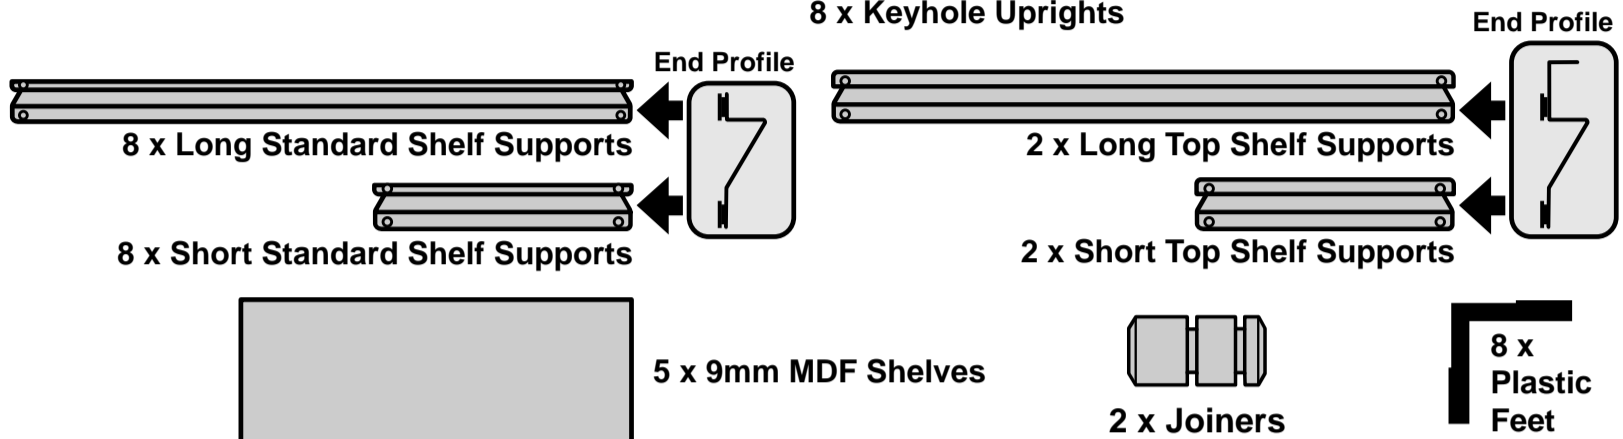

5 Shelf Boltless Storage Unit

ASSEMBLY INSTRUCTIONS

The only tool you require is a MALLET

LIST OF PARTS

WARNING

Handle cut metal edges carefully.

- 1 Attach a Plastic Foot to 1 end of 4 of the Keyhole Uprights. NOTE: Ensure keyholes are the correct way up. (Pic 1)

- 2 Fit 2 Short Standard Shelf Supports and 2 Long Standard Shelf Supports (note end profile) to the bottom holes (for maximum strength) of 4 Keyhole Uprights by slotting the Keylock Pins in the Supports into the Keyholes in the Uprights and tapping firmly with a mallet to seat in place. (Pic 2)

- 3 Fit Long and Short Standard Shelf Supports where you want the 2nd Shelf to be positioned. These Supports must not be in the top 2 holes of the Keyhole Upright. (Pic 3) (We have shelf position recommendations listed below).

SHELF POSITION RECOMMENDATIONS

- 4 To make 1 side of the top half of the Storage Unit: Fit 1 Short Top Shelf Support and 2 Short Standard Shelf Supports to 2 Keyhole Uprights as shown. (Note end profiles). Fit the TOP Support first. It must be located in the top 2 holes of the Upright. Then fit the 4th Support and lastly the 3rd Support to the bottom hole of the Upright. (Pic 4) Repeat this procedure to make the second side. Fit these 2 top halves to the bottom half of the Unit. (Pic 4)