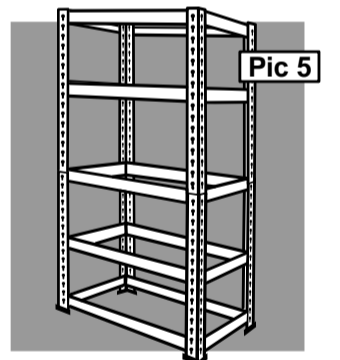

1. 5 Fit Long Shelf Supports to the Uprights at the 3rd, 4th and top Shelf positions. **Note:** Only use Long TOP Shelf Supports for top Shelf position. (Pic 5)