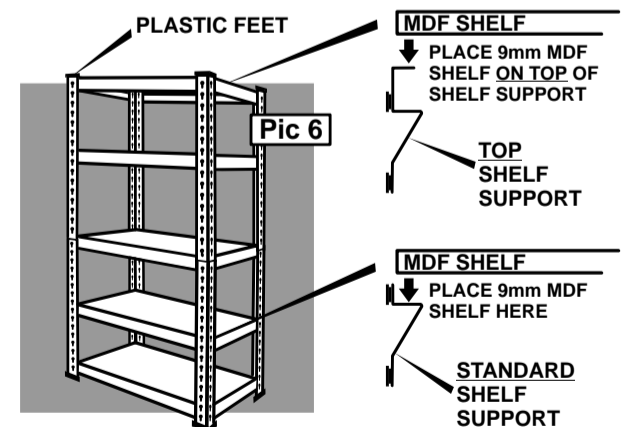

- 2 Fit 2 Short Standard Shelf Supports and 2 Long Standard Shelf Supports (note end profile) to the bottom holes (for maximum strength) of 4 Keyhole Uprights by slotting the Keylock Pins in the Supports into the Keyholes in the Uprights and tapping firmly with a mallet to seat in place. (Pic 2)

- 3 Fit Long and Short Standard Shelf Supports where you want the 2nd Shelf to be positioned. These Supports must not be in the top 2 holes of the Keyhole Upright. (Pic 3) (We have shelf position recommendations listed below).

SHELF POSITION RECOMMENDATIONS

- 4 To make 1 side of the top half of the Storage Unit: Fit 1 Short Top Shelf Support and 2 Short Standard Shelf Supports to 2 Keyhole Uprights as shown. (Note end profiles). Fit the TOP Support first. It must be located in the top 2 holes of the Upright. Then fit the 4th Support and lastly the 3rd Support to the bottom hole of the Upright. (Pic 4) Repeat this procedure to make the second side. Fit these 2 top halves to the bottom half of the Unit. (Pic 4)

- 5 Fit Long Shelf Supports to the Uprights at the 3rd, 4th and top Shelf positions. **Note:** Only use Long TOP Shelf Supports for top Shelf position. (Pic 5)

- 6 Place the 5 x 9mm MDF Shelves on the Shelf Supports. **IMPORTANT:** Take special note of the additional diagrams to the right of Pic 6. Fit the remaining 4 Plastic Feet to the tops of the Uprights. (Pic 6)