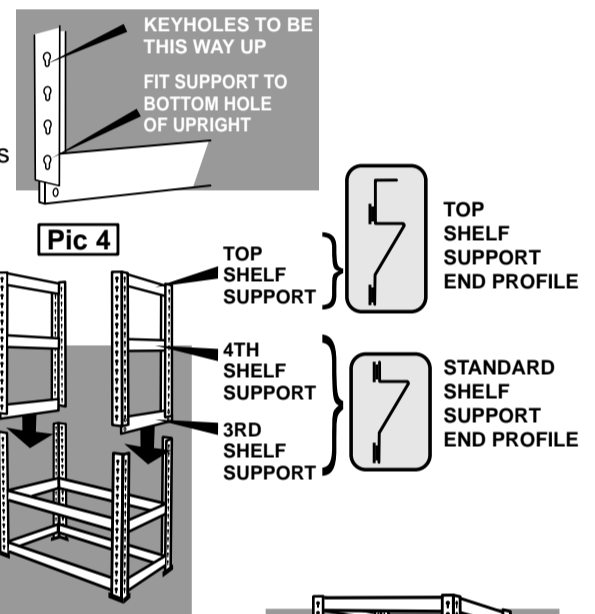

5 Shelf Boltless Storage Unit

ASSEMBLY INSTRUCTIONS

The only tool you require is a MALLET

LIST OF PARTS

WARNING

Handle cut metal edges carefully.

- 1 Attach a Plastic Foot to 1 end of 4 of the Keyhole Uprights. NOTE: Ensure keyholes are the correct way up. (Pic 1)

- 2 Fit 2 Short Standard Shelf Supports and 2 Long Standard Shelf Supports (note end profile) to the bottom holes (for maximum strength) of 4 Keyhole Uprights by slotting the Keylock Pins in the Supports into the Keyholes in the Uprights and tapping firmly with a mallet to seat in place. (Pic 2)

- 3 Fit Long and Short Standard Shelf Supports where you want the 2nd Shelf to be positioned. These Supports must not be in the top 2 holes of the Keyhole Upright. (Pic 3) (We have shelf position recommendations listed below).

SHELF POSITION RECOMMENDATIONS

- 4 To make 1 side of the top half of the Storage Unit: Fit 1 Short Top Shelf Support and 2 Short Standard Shelf Supports to 2 Keyhole Uprights as shown. (Note end profiles). Fit the TOP Support first. It must be located in the top 2 holes of the Upright. Then fit the 4th Support and lastly the 3rd Support to the bottom hole of the Upright. (Pic 4) Repeat this procedure to make the second side. Fit these 2 top halves to the bottom half of the Unit. (Pic 4)