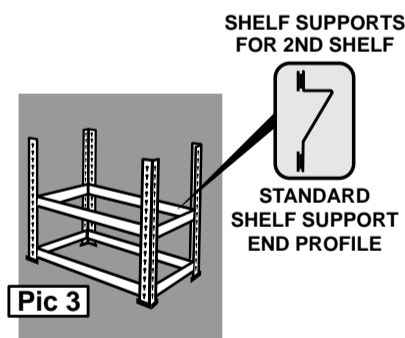

5 Shelf Boltless Storage Unit

ASSEMBLY INSTRUCTIONS

The only tool you require is a MALLET

LIST OF PARTS

WARNING

Handle cut metal edges carefully.

- 1 Attach a Plastic Foot to 1 end of 4 of the Keyhole Uprights. NOTE: Ensure keyholes are the correct way up. (Pic 1)

- 2 Fit 2 Short Standard Shelf Supports and 2 Long Standard Shelf Supports (note end profile) to the bottom holes (for maximum strength) of 4 Keyhole Uprights by slotting the Keylock Pins in the Supports into the Keyholes in the Uprights and tapping firmly with a mallet to seat in place. (Pic 2)

- 3 Fit Long and Short Standard Shelf Supports where you want the 2nd Shelf to be positioned. These Supports must not be in the top 2 holes of the Keyhole Upright. (Pic 3) (We have shelf position recommendations listed below).

SHELF POSITION RECOMMENDATIONS

- 4 To make 1 side of the top half of the Storage Unit: Fit 1 Short Top Shelf Support and 2 Short Standard Shelf Supports to 2 Keyhole Uprights as shown. (Note end profiles). Fit the TOP Support first. It must be located in the top 2 holes of the Upright. Then fit the 4th Support and lastly the 3rd Support to the bottom hole of the Upright. (Pic 4) Repeat this procedure to make the second side. Fit these 2 top halves to the bottom half of the Unit. (Pic 4)