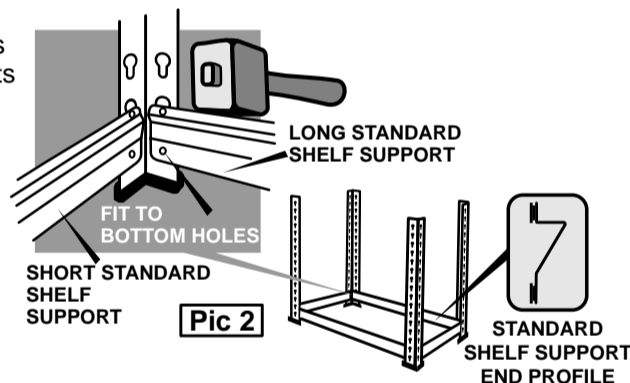

5 Shelf Boltless Storage Unit

ASSEMBLY INSTRUCTIONS

The only tool you require is a MALLET

LIST OF PARTS

WARNING

Handle cut metal edges carefully.

- 1 Attach a Plastic Foot to 1 end of 4 of the Keyhole Uprights. NOTE: Ensure keyholes are the correct way up. (Pic 1)

- 2 Fit 2 Short Standard Shelf Supports and 2 Long Standard Shelf Supports (note end profile) to the bottom holes (for maximum strength) of 4 Keyhole Uprights by slotting the Keylock Pins in the Supports into the Keyholes in the Uprights and tapping firmly with a mallet to seat in place. (Pic 2)

- 3 Fit Long and Short Standard Shelf Supports where you want the 2nd Shelf to be positioned. These Supports must not be in the top 2 holes of the Keyhole Upright. (Pic 3) (We have shelf position recommendations listed below).

SHELF POSITION RECOMMENDATIONS

- 4 To make 1 side of the top half of the Storage Unit: Fit 1 Short Top Shelf Support and 2 Short Standard Shelf Supports to 2 Keyhole Uprights as shown. (Note end profiles). Fit the TOP Support first. It must be located in the top 2 holes of the Upright. Then fit the 4th Support and lastly the 3rd Support to the bottom hole of the Upright. (Pic 4) Repeat this procedure to make the second side. Fit these 2 top halves to the bottom half of the Unit. (Pic 4)