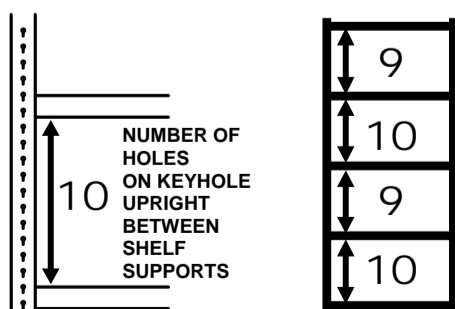

5 Shelf Boltless Storage Unit

ASSEMBLY INSTRUCTIONS

The only tool you require is a MALLET

LIST OF PARTS

WARNING

Handle cut metal edges carefully.

- 1 Attach a Plastic Foot to 1 end of 4 of the Keyhole Uprights. NOTE: Ensure keyholes are the correct way up. (Pic 1)

- 2 Fit 2 Short Standard Shelf Supports and 2 Long Standard Shelf Supports (note end profile) to the bottom holes (for maximum strength) of 4 Keyhole Uprights by slotting the Keylock Pins in the Supports into the Keyholes in the Uprights and tapping firmly with a mallet to seat in place. (Pic 2)

- 3 Fit Long and Short Standard Shelf Supports where you want the 2nd Shelf to be positioned. These Supports must not be in the top 2 holes of the Keyhole Upright. (Pic 3) (We have shelf position recommendations listed below).

SHELF POSITION RECOMMENDATIONS

- 4 To make 1 side of the top half of the Storage Unit: Fit 1 Short Top Shelf Support and 2 Short Standard Shelf Supports to 2 Keyhole Uprights as shown. (Note end profiles). Fit the TOP Support first. It must be located in the top 2 holes of the Upright. Then fit the 4th Support and lastly the 3rd Support to the bottom hole of the Upright. (Pic 4) Repeat this procedure to make the second side. Fit these 2 top halves to the bottom half of the Unit. (Pic 4)